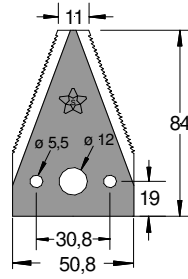

Adaptable to:

3550 S sv.

Under Serrated
Thickness 3
Holes down countersink

Cavalli

2148 S

Under Serrated
Thickness 2,5

Cavalli

50696 S sv.

Under Serrated
Thickness 2,5
Holes down countersink

Bcs 563 50696

50684 LL sv.

Regular
Thickness 2,5
Holes down countersink

Bcs 563 50684

59015 S sv.

Under Serrated
Thickness 2,5
Holes down countersink

Eurosystems 26102005/1
Bcs 563 59015

Code **Adaptable to:** **Code** **Adaptable to:**

GB 2730	 <p style="text-align: center;">Regular Thickness 2,5 Holes down countersink</p> <p style="text-align: right;">Busatis 580200901</p>
----------------	--

GB 2731	 <p style="text-align: center;">Regular Thickness 2,5 Holes down countersink</p> <p style="text-align: right;">Busatis 580201101 Esm 244151</p>
----------------	---

SEZIONI DI LAME FALCIATRICI - MOWERS BLADES
KLINGEN FÜR MAHMASCHINEN - SECTIONS FAUCHEUSES
SECCIONES CUCHILLAS MOTOSEGADORAS - СЕКМЕНТЫ ДЛЯ КОСИЛОК