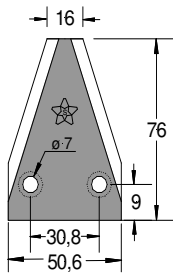

Adaptable to:

3550 S sv.

Under Serrated
Thickness 3
Holes down countersink

Cavalli

2148 S

Under Serrated
Thickness 2,5

Cavalli

50696 S sv.

Under Serrated
Thickness 2,5
Holes down countersink

Bcs 563 50696

50684 LL sv.

Regular
Thickness 2,5
Holes down countersink

Bcs 563 50684

59015 S sv.

Under Serrated
Thickness 2,5
Holes down countersink

Eurosystems 26102005/1
Bcs 563 59015

Code **Adaptable to:** **Code** **Adaptable to:**

GB 2730	 <p style="text-align: center;">Regular Thickness 2,5 Holes down countersink</p> <p style="text-align: right;">Busatis 580200901</p>
----------------	--

GB 2731	 <p style="text-align: center;">Regular Thickness 2,5 Holes down countersink</p> <p style="text-align: right;">Busatis 580201101 Esm 244151</p>
----------------	---

SEZIONI DI LAME FALCIATRICI - MOWERS BLADES
KLINGEN FÜR MAHMASCHINEN - SECTIONS FAUCHEUSES
SECCIONES CUCHILLAS MOTOSEGADORAS - СЕКМЕНТЫ ДЛЯ КОСИЛОК