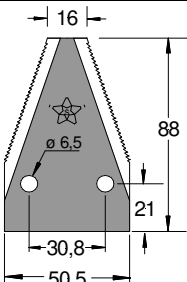

Under Serrated
Thickness 2,5
Holes down countersink

Bcs 563 50696

50684 LL sv.

Regular
Thickness 2,5
Holes down countersink

Bcs 563 50684

59015 S sv.

Under Serrated
Thickness 2,5
Holes down countersink

Eurosystems 26102005/1
Bcs 563 59015

59016 LL sv.

Regular
Thickness 2,5
Holes down countersink

Bcs 563 59016

58716 S

Under Serrated
Thickness 2,5

Bcs 563 58716
BCS 563 58761 (without reduction)

NEW

85315 S

Code **Adaptable to:** **Code** **Adaptable to:**

GB 2730	 <p style="text-align: center;">Regular Thickness 2,5 Holes down countersink</p> <p style="text-align: right;">Busatis 580200901</p>
----------------	--