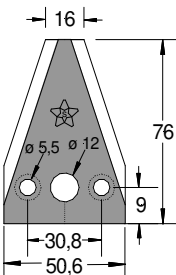

Under Serrated
Thickness 2,5
Holes down countersink

Bcs 563 50696

50684 LL sv.

Regular
Thickness 2,5
Holes down countersink

Bcs 563 50684

59015 S sv.

Under Serrated
Thickness 2,5
Holes down countersink

Eurosystems 26102005/1
Bcs 563 59015

59016 LL sv.

Regular
Thickness 2,5
Holes down countersink

Bcs 563 59016

58716 S

Under Serrated
Thickness 2,5

Bcs 563 58716
BCS 563 58761 (without reduction)

NEW

85315 S

Under serrated
Thickness 2

Fort
Bcs 580 48945

85316 LL

Regular
Thickness 2

Fort

ST 7000 f.6,25 sv. sopra

Top serrated
Thickness 2,7
Holes up countersink

Gaspardo 13013540

Code **Adaptable to:** **Code** **Adaptable to:**

GB 2730	 <p style="text-align: center;">Regular Thickness 2,5 Holes down countersink</p> <p style="text-align: right;">Busatis 580200901</p>
----------------	--