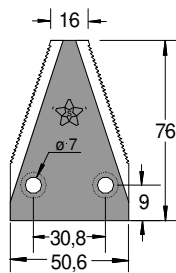

Adaptable to:

3550 S sv.

Under Serrated
Thickness 3
Holes down countersink

Cavalli

2148 S

Under Serrated
Thickness 2,5

Cavalli

50696 S sv.

Under Serrated
Thickness 2,5
Holes down countersink

Bcs 563 50696

50684 LL sv.

Regular
Thickness 2,5
Holes down countersink

Bcs 563 50684

59015 S sv.

Under Serrated
Thickness 2,5
Holes down countersink

Eurosystems 26102005/1
Bcs 563 59015

Code **Adaptable to:** **Code** **Adaptable to:**

GB 2730	 <p style="text-align: center;">Regular Thickness 2,5 Holes down countersink</p> <p style="text-align: right;">Busatis 580200901</p>
----------------	--

GB 2731	 <p style="text-align: center;">Regular Thickness 2,5 Holes down countersink</p> <p style="text-align: right;">Busatis 580201101 Esm 244151</p>
----------------	---

SEZIONI DI LAME FALCIATRICI - MOWERS BLADES
KLINGEN FÜR MAHMASCHINEN - SECTIONS FAUCHEUSES
SECCIONES CUCHILLAS MOTOSEGADORAS - СЕКМЕНТЫ ДЛЯ КОСИЛОК