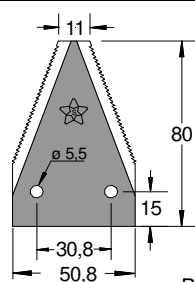

Under Serrated
Thickness 2,5
Holes down countersink

Bcs 563 50696

50684 LL sv.

Regular
Thickness 2,5
Holes down countersink

Bcs 563 50684

59015 S sv.

Under Serrated
Thickness 2,5
Holes down countersink

Eurosystems 26102005/1
Bcs 563 59015

59016 LL sv.

Regular
Thickness 2,5
Holes down countersink

Bcs 563 59016

58716 S

Under Serrated
Thickness 2,5

Bcs 563 58716
BCS 563 58761 (without reduction)

NEW

85315 S

Under serrated
Thickness 2

Fort
Bcs 580 48945

85316 LL

Regular
Thickness 2

Fort

ST 7000 f.6,25 sv. sopra

Top serrated
Thickness 2,7
Holes up countersink

Gaspardo 13013540