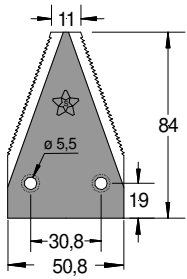

Adaptable to:

3550 S sv.

Under Serrated
Thickness 3
Holes down countersink

Cavalli

2148 S

Under Serrated
Thickness 2,5

Cavalli

50696 S sv.

Under Serrated
Thickness 2,5
Holes down countersink

Bcs 563 50696

50684 LL sv.

Regular
Thickness 2,5
Holes down countersink

Bcs 563 50684

59015 S sv.

Under Serrated
Thickness 2,5
Holes down countersink

Eurosystems 26102005/1
Bcs 563 59015

Code **Adaptable to:** **Code** **Adaptable to:**

GB 2730	 <p style="text-align: center;">Regular Thickness 2,5 Holes down countersink</p> <p style="text-align: right;">Busatis 580200901</p>
----------------	--

GB 2731	 <p style="text-align: center;">Regular Thickness 2,5 Holes down countersink</p> <p style="text-align: right;">Busatis 580201101 Esm 244151</p>
----------------	---

SEZIONI DI LAME FALCIATRICI - MOWERS BLADES
KLINGEN FÜR MAHMASCHINEN - SECTIONS FAUCHEUSES
SECCIONES CUCHILLAS MOTOSEGADORAS - СЕКМЕНТЫ ДЛЯ КОСИЛОК