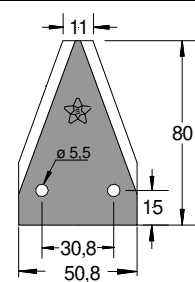

Under Serrated
Thickness 2,5
Holes down countersink

Bcs 563 50696

50684 LL sv.

Regular
Thickness 2,5
Holes down countersink

Bcs 563 50684

59015 S sv.

Under Serrated
Thickness 2,5
Holes down countersink

Eurosystems 26102005/1
Bcs 563 59015

59016 LL sv.

Regular
Thickness 2,5
Holes down countersink

Bcs 563 59016

58716 S

Under Serrated
Thickness 2,5

Bcs 563 58716
BCS 563 58761 (without reduction)

NEW

85315 S

Under serrated
Thickness 2

Fort
Bcs 580 48945

85316 LL

Regular
Thickness 2

Fort

ST 7000 f.6,25 sv. sopra

Top serrated
Thickness 2,7
Holes up countersink

Gaspardo 13013540

Code **Adaptable to:** **Code** **Adaptable to:**

GB 2730	 <p style="text-align: center;">Regular Thickness 2,5 Holes down countersink</p> <p style="text-align: right;">Busatis 580200901</p>
----------------	--